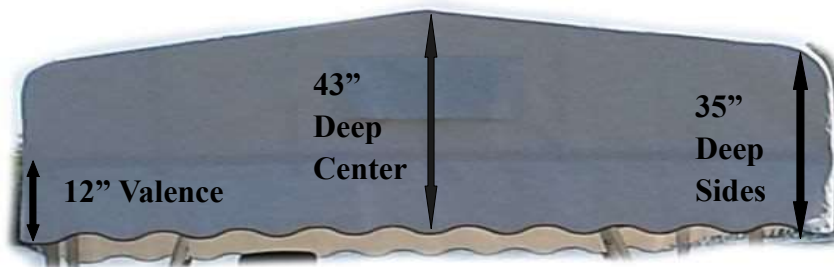

Captains Choice Canopy Price Sheet

2023 Captains Choice Sale Price Sheet

Mfg. By Schneider Fabrication, Inc. 3200 W. M-21 St. Johns, MI 48879

◆ www.schneiderfab.com ◆ e-mail: office@schneiderfab.com ◆ Ph:(989) 224-6812 ◆

Hydraulic Boat/Pontoon Canopy Frame and Fabric ([Shelter Rite 18 oz. Fabric](#) w/ Hydraulic Lift applications)

	<u>Sale</u>	<u>MSRP</u>
20' Long (120" lift beam)	$ 2,699.00	$ 4,152.31
22' Long (120" lift beam)	$ 2,829.00	$ 4,352.31
24' Long (120" lift beam)	$ 2,959.00	$ 4,552.31
26' Long (120" lift beam)	$ 3,089.00	$ 4,752.31
28' Long (120" lift beam)	$ 3,219.00	$ 4,952.31
28' Long (132" lift beam)	$ 3,339.00	$ 5,136.92
30' Long (120" lift beam)	$ 3,349.00	$ 5,152.31
30' Long (132" lift beam)	$ 3,469.00	$ 5,336.92

32' and longer trussed double frame canopies available - Call or email for pricing

Canopy Options - [Black Mesh Screen Side Curtains](#)

3' Strap On Canopy Side Curtain Extension **$12.50 per Lin. Ft.**

5' Strap On Canopy Side Curtain Extension **$14.50 per Lin. Ft.**

LED CANOPY LIGHTING Kit- (2) 5' strips $ 200.00 $ 307.69

Harbor Time 11 oz. Fabric $ 400.00 $ 615.38

Under Canopy Mesh Storage Shelf **$ 200.00** $ 307.69

Canopy Extension Legs for additional height adjustment

4' Canopy Legs (set of 4) **$ 185.00** $ 284.62

6' Canopy Legs (set of 4) **$ 255.00** $ 392.31

Canopy Support Braces -26' and Longer Canopies Include Long Canopy Support Brace Kit

Long Canopy Support Brace Kit **$ 199.00** $ 306.15

VISIT OUR WEBSITE AT WWW.CAPTAINSCOICEDOCKS.COM FOR CURRENT UP TO DATE SALE PRICES.