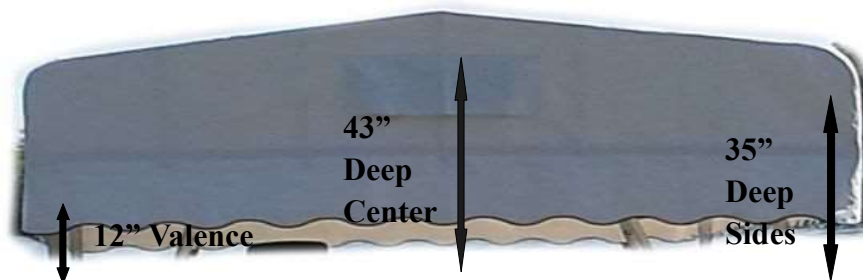

Captains Choice Canopy Price Sheet

2022 Captains Choice Sale Price Sheet

Mfg. By Schneider Fabrication, Inc. 3200 W. M-21 St. Johns, MI 48879

◆ www.schneiderfab.com ◆ e-mail: office@schneiderfab.com ◆ Ph:(989) 224-6812 ◆

Hydraulic Boat/Pontoon Canopy Frame and Fabric ([Shelter Rite 18 oz. Fabric](#) w/ Hydraulic Lift applications)

	<u>Sale</u>	<u>MSRP</u>
20' Long (120" lift beam)	$ 2,569.00	$ 3,952.31
22' Long (120" lift beam)	$ 2,699.00	$ 4,152.31
24' Long (120" lift beam)	$ 2,829.00	$ 4,352.31
26' Long (120" lift beam)	$ 2,959.00	$ 4,552.31
28' Long (120" lift beam)	$ 3,089.00	$ 4,752.31
28' Long (132" lift beam)	$ 3,209.00	$ 4,936.92
30' Long (120" lift beam)	$ 3,219.00	$ 4,952.31
30' Long (132" lift beam)	$ 3,339.00	$ 5,136.92

32' and longer trussed double frame canopies available - Call or email for pricing

Canopy Options - [Black Mesh Screen Side Curtains](#)

3' Strap On Canopy Side Curtain Extension **$12.00 per Lin. Ft.**

5' Strap On Canopy Side Curtain Extension **$14.00 per Lin. Ft.**

Harbor Time 11 oz. Fabric - Option	$ 400.00	$ 615.38
Under Canopy Mesh Storage Shelf	$ 200.00	$ 307.69

Canopy Extension Legs for additional height adjustment

4' Extension Legs (set of 4)	$ 175.00	$ 269.23
6' Extension Legs (set of 4)	$ 245.00	$ 376.92

Canopy Support Braces

Long Canopy Support Brace Kit	$ 199.00	$ 306.15

26' and Longer Canopies Include Long Canopy Support Brace Kit

VISIT OUR WEBSITE AT WWW.CAPTAINSCOICEDOCKS.COM FOR CURRENT UP TO DATE SALE PRICES.